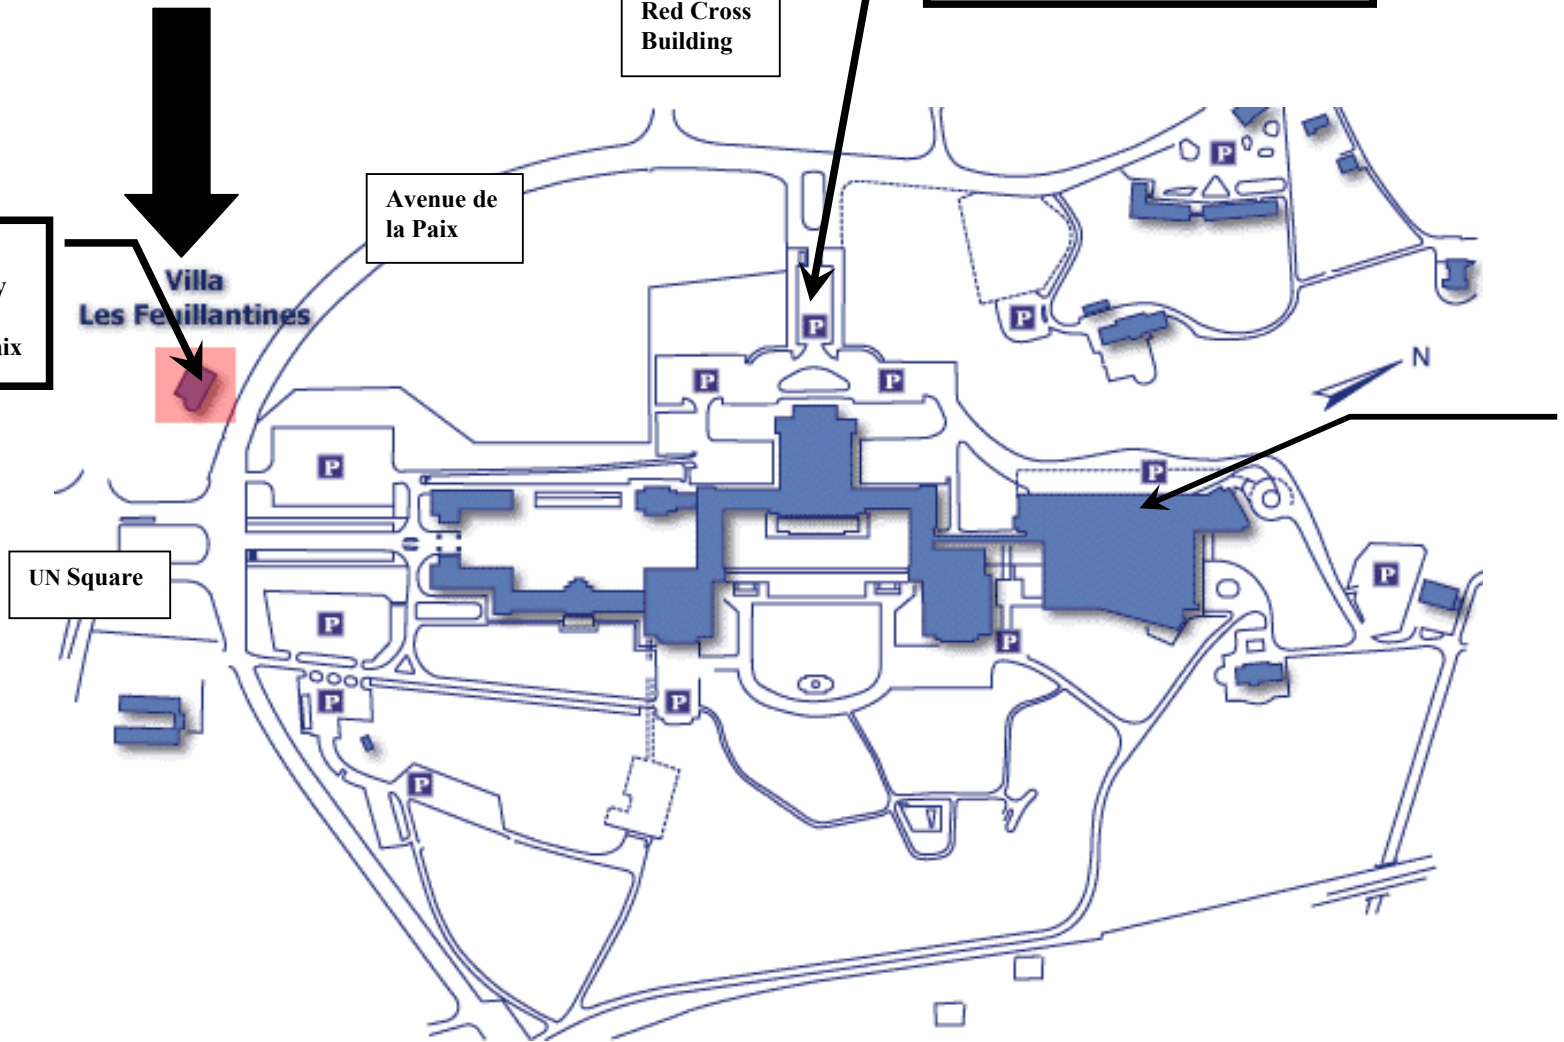

G24- XXII TECHNICAL GROUP MEETING  
MARCH 16-17 2006  
E-BUILDING  
GATE 40- ROOM XXV- 1<sup>ST</sup> FLOOR (SALLE 25)  
CONFERENCE MAP

## Security Identification Section

Open 0800 – 1700 non stop

Security ID  
Section Entry  
Entry from  
Avenue de la Paix

ENTRY/EXIT CARS  
AND PEDESTRIANS  
Gate Pregny

Red Cross  
Building

Avenue de  
la Paix

UN Square

E-Building  
DOOR 40  
  
SALLES  
17 TO 27  
  
XVII  
TO  
XXVII